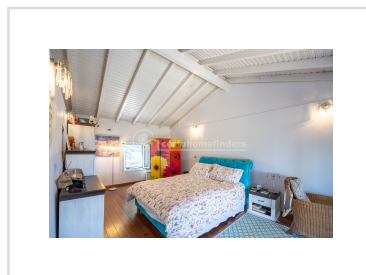

**SPITI RODI, Vrachleri, Corfu**

**295 000€**

REF: 21212

A pretty three bedroom property full of original character, stunning sea views and peaceful surroundings.

- Floor area: 155 m<sup>2</sup>
- 3 Bedrooms
- 2 Bathrooms
- Land size - 716m<sup>2</sup>
- Sea Views
- Space for a pool
- Peaceful location
- Ten minute drive to amenities and the beach
- Guest annex