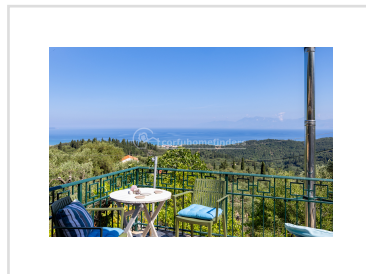

**SPITI RODI, Vrachleri, Corfu**

**295 000€**

REF: 21212

A pretty three bedroom property full of original character, stunning sea views and peaceful surroundings.

- Floor area: 155 m<sup>2</sup>
- 3 Bedrooms
- 2 Bathrooms
- Land size - 716m<sup>2</sup>
- Sea Views
- Space for a pool
- Peaceful location
- Ten minute drive to amenities and the beach
- Guest annex