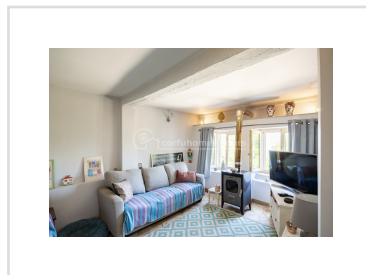

**SPITI RODI, Vrachleri, Corfu**

**295 000€**

REF: 21212

A pretty three bedroom property full of original character, stunning sea views and peaceful surroundings.

- Floor area: 155 m<sup>2</sup>
- 3 Bedrooms
- 2 Bathrooms
- Land size - 716m<sup>2</sup>
- Sea Views
- Space for a pool
- Peaceful location
- Ten minute drive to amenities and the beach
- Guest annex