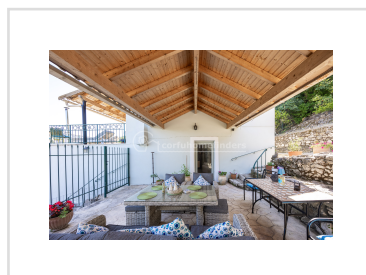

**SPITI RODI, Vrachleri, Corfu**

**295 000€**

REF: 21212

A pretty three bedroom property full of original character, stunning sea views and peaceful surroundings.

- Floor area: 155 m<sup>2</sup>
- 3 Bedrooms
- 2 Bathrooms
- Land size - 716m<sup>2</sup>
- Sea Views
- Space for a pool
- Peaceful location
- Ten minute drive to amenities and the beach
- Guest annex