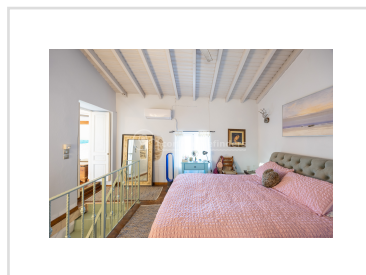

**SPITI RODI, Vrachleri, Corfu**

**295 000€**

REF: 21212

A pretty three bedroom property full of original character, stunning sea views and peaceful surroundings.

- Floor area: 155 m<sup>2</sup>
- 3 Bedrooms
- 2 Bathrooms
- Land size - 716m<sup>2</sup>
- Sea Views
- Space for a pool
- Peaceful location
- Ten minute drive to amenities and the beach
- Guest annex