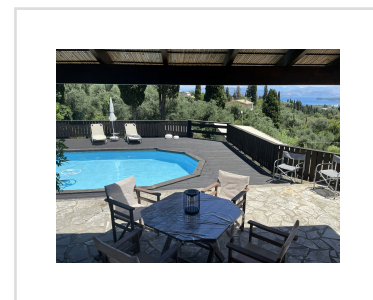

FORTRESS VIEW, Evropouli, Corfu

320 000€

REF: 21210

This attractive house in a corner plot of land enjoys the most spectacular views encompassing the Greek mainland, Corfu town and towards the south of the island.

- Floor area: 120 m²
- 3 Bedrooms
- 2 Bathrooms
- Land Size - 860m²
- Spectacular views
- Swimming Pool
- Two parking spaces