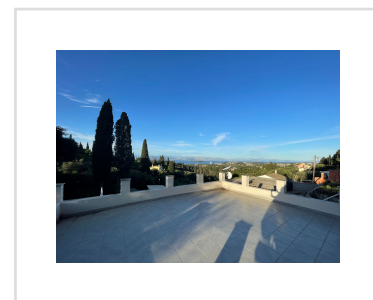

FORTRESS VIEW, Evropouli, Corfu

320 000€

REF: 21210

This attractive house in a corner plot of land enjoys the most spectacular views encompassing the Greek mainland, Corfu town and towards the south of the island.