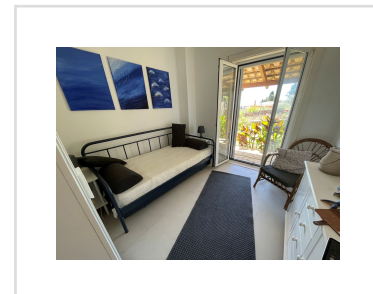

FORTRESS VIEW, Evropouli, Corfu

320 000€

REF: 21210

This attractive house in a corner plot of land enjoys the most spectacular views encompassing the Greek mainland, Corfu town and towards the south of the island.

- Floor area: 120 m²
- 3 Bedrooms
- 2 Bathrooms
- Land Size - 860m²
- Spectacular views
- Swimming Pool
- Two parking spaces