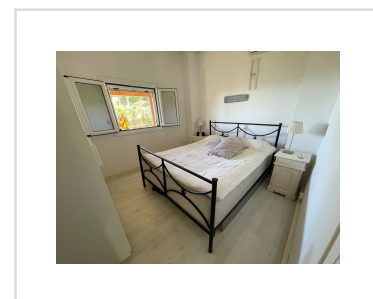

FORTRESS VIEW, Evropouli, Corfu

320 000€

REF: 21210

This attractive house in a corner plot of land enjoys the most spectacular views encompassing the Greek mainland, Corfu town and towards the south of the island.

- Floor area: 120 m²
- 3 Bedrooms
- 2 Bathrooms
- Land Size - 860m²
- Spectacular views
- Swimming Pool
- Two parking spaces