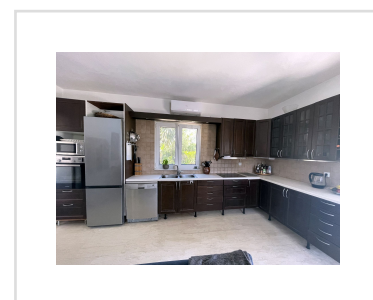

FORTRESS VIEW, Evropouli, Corfu

320 000€

REF: 21210

This attractive house in a corner plot of land enjoys the most spectacular views encompassing the Greek mainland, Corfu town and towards the south of the island.