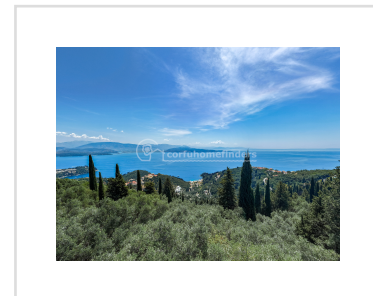

## MAJESTIC VIEW, Kentroma, Corfu

REF: 21205

900 000€

A large piece of land with exceptional sea views, in a very prestigious part of the north east coastline.

- Floor area: 0 m<sup>2</sup>
- Bedrooms
- Bathrooms
- Land size - 17000m<sup>2</sup>
- Incredible sea views
- Large build potential
- Prestigious location