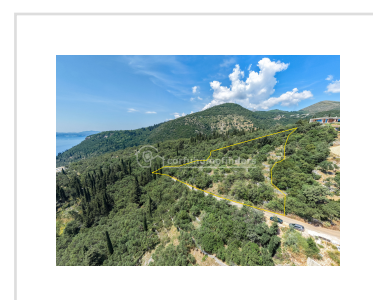

## MAJESTIC VIEW, Kentroma, Corfu

REF: 21205

900 000€

A large piece of land with exceptional sea views, in a very prestigious part of the north east coastline.

- Floor area: 0 m<sup>2</sup>
- Bedrooms
- Bathrooms
- Land size - 17000m<sup>2</sup>
- Incredible sea views
- Large build potential
- Prestigious location