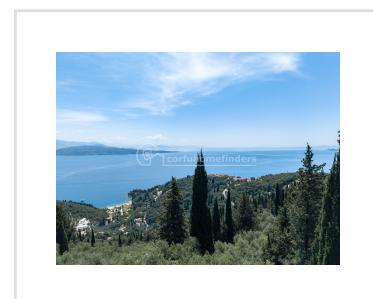

## MAJESTIC VIEW, Kentroma, Corfu

REF: 21205

900 000€

A large piece of land with exceptional sea views, in a very prestigious part of the north east coastline.

- Floor area: 0 m<sup>2</sup>
- Bedrooms
- Bathrooms
- Land size - 17000m<sup>2</sup>
- Incredible sea views
- Large build potential
- Prestigious location