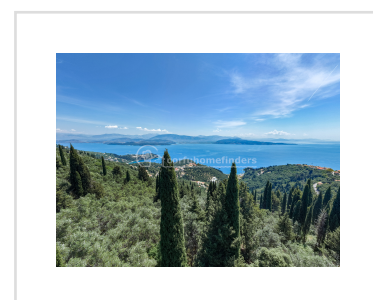

## MAJESTIC VIEW, Kentroma, Corfu

REF: 21205

900 000€

A large piece of land with exceptional sea views, in a very prestigious part of the north east coastline.

- Floor area: 0 m<sup>2</sup>
- Bedrooms
- Bathrooms
- Land size - 17000m<sup>2</sup>
- Incredible sea views
- Large build potential
- Prestigious location