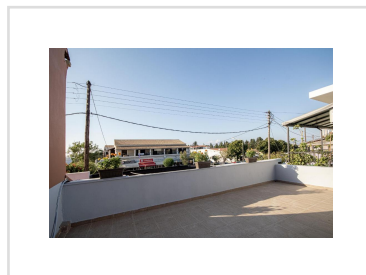

CENTRAL APARTMENT, Acharavi, Corfu

188 000€

REF: 21185

A recently renovated, 2 bedroom apartment in the heart of Acharavi.

- Floor area: 76 m²
- 2 Bedrooms
- 1 Bathrooms
- Land Size 30m²
- Near the Sea
- Walking distance to all year amenities