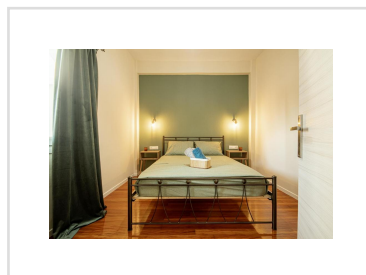

CENTRAL APARTMENT, Acharavi, Corfu

188 000€

REF: 21185

A recently renovated, 2 bedroom apartment in the heart of Acharavi.

- Floor area: 76 m²
- 2 Bedrooms
- 1 Bathrooms
- Land Size 30m²
- Near the Sea
- Walking distance to all year amenities