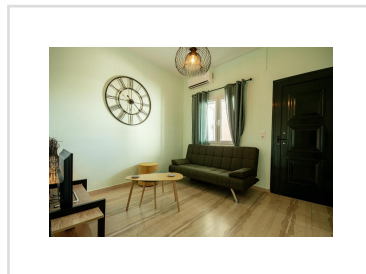

CENTRAL APARTMENT, Acharavi, Corfu

188 000€

REF: 21185

A recently renovated, 2 bedroom apartment in the heart of Acharavi.

- Floor area: 76 m²
- 2 Bedrooms
- 1 Bathrooms
- Land Size 30m²
- Near the Sea
- Walking distance to all year amenities