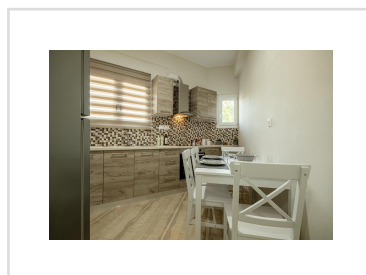

CENTRAL APARTMENT, Acharavi, Corfu

188 000€

REF: 21185

A recently renovated, 2 bedroom apartment in the heart of Acharavi.

- Floor area: 76 m²
- 2 Bedrooms
- 1 Bathrooms
- Land Size 30m²
- Near the Sea
- Walking distance to all year amenities