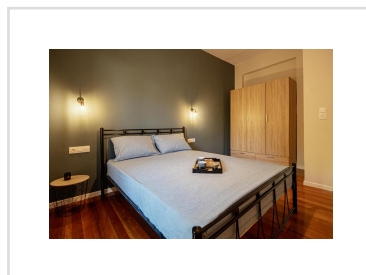

CENTRAL APARTMENT, Acharavi, Corfu

188 000€

REF: 21185

A recently renovated, 2 bedroom apartment in the heart of Acharavi.

- Floor area: 76 m²
- 2 Bedrooms
- 1 Bathrooms
- Land Size 30m²
- Near the Sea
- Walking distance to all year amenities