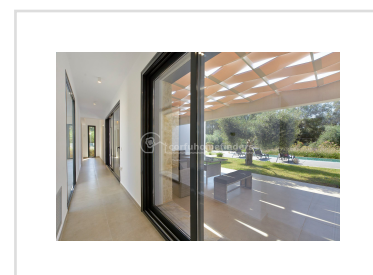

## SKYLIGHT, Linia, Corfu

REF: 21184

850 000€

A modern contemporary home set in a lovely, large garden with a guest house and a pool.

- Floor area: 189 m<sup>2</sup>
- 4 Bedrooms
- Bathrooms
- Swimming Pool
- Modern design
- Ideal investment for rental property
- Close to Issos beach and local amenities
- Land size - 4333 m<sup>2</sup>