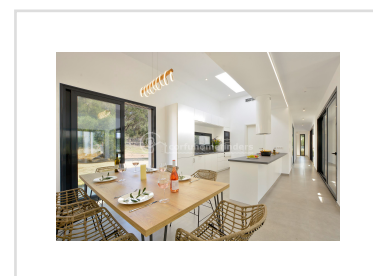

## SKYLIGHT, Linia, Corfu

REF: 21184

850 000€

A modern contemporary home set in a lovely, large garden with a guest house and a pool.

- Floor area: 189 m<sup>2</sup>
- 4 Bedrooms
- Bathrooms
- Swimming Pool
- Modern design
- Ideal investment for rental property
- Close to Issos beach and local amenities
- Land size - 4333 m<sup>2</sup>