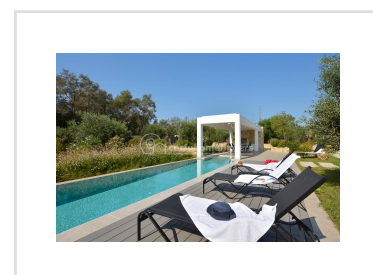

## SKYLIGHT, Linia, Corfu

REF: 21184

850 000€

A modern contemporary home set in a lovely, large garden with a guest house and a pool.

- Floor area: 189 m<sup>2</sup>
- 4 Bedrooms
- Bathrooms
- Swimming Pool
- Modern design
- Ideal investment for rental property
- Close to Issos beach and local amenities
- Land size - 4333 m<sup>2</sup>