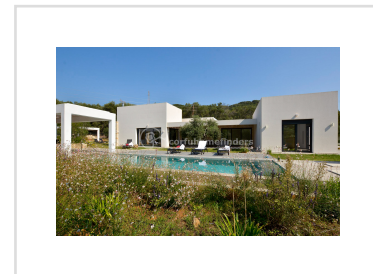

## SKYLIGHT, Linia, Corfu

REF: 21184

850 000€

A modern contemporary home set in a lovely, large garden with a guest house and a pool.

- Floor area: 189 m<sup>2</sup>
- 4 Bedrooms
- Bathrooms
- Swimming Pool
- Modern design
- Ideal investment for rental property
- Close to Issos beach and local amenities
- Land size - 4333 m<sup>2</sup>