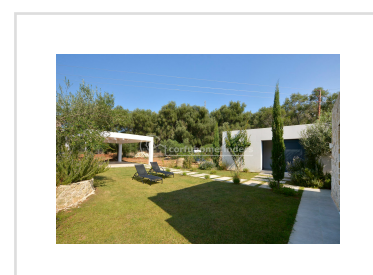

## SKYLIGHT, Linia, Corfu

REF: 21184

850 000€

A modern contemporary home set in a lovely, large garden with a guest house and a pool.

- Floor area: 189 m<sup>2</sup>
- 4 Bedrooms
- Bathrooms
- Swimming Pool
- Modern design
- Ideal investment for rental property
- Close to Issos beach and local amenities
- Land size - 4333 m<sup>2</sup>