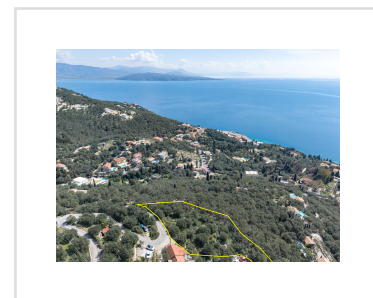

## SALVIA LAND, Apolisies, Corfu

REF: 21167

400 000€

A stunning sea view plot with building licence already in place, in a highly desirable area.

- Floor area: 179 m<sup>2</sup>
- 4 Bedrooms
- 4 Bathrooms
- Land size - 1888 m<sup>2</sup>
- Building licence in place
- Sea Views