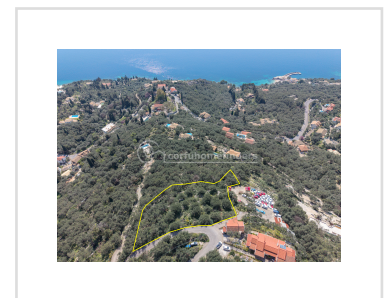

SALVIA LAND, Apolisies, Corfu

REF: 21167

400 000€

A stunning sea view plot with building licence already in place, in a highly desirable area.

- Floor area: 179 m²
- 4 Bedrooms
- 4 Bathrooms
- Land size - 1888m²
- Building licence in place
- Sea Views