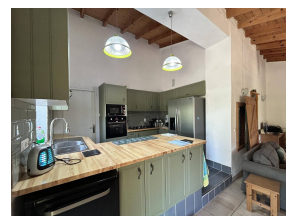

ROSEMARY HOUSE, Temploni, Corfu

195 000€

REF: 21147

A pretty house in a quiet countryside location offering seclusion, yet conveniently placed within a short drive of Corfu town and the marina at Gouvia.