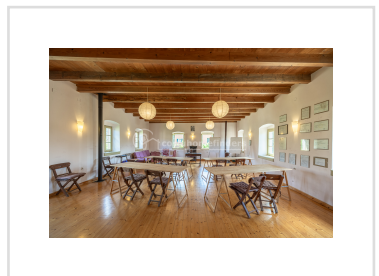

**TOWNHALL ESTATE, nr Agios Mattheos, Corfu**

**650 000€**

REF: 21146

A unique country estate consisting of three buildings dating back to the 19th century, with a large walled garden and a short drive from the beaches of the west coast.