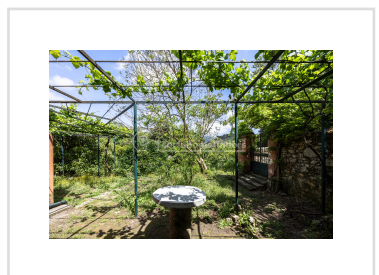

**TOWNHALL ESTATE, nr Agios Mattheos, Corfu**

**650 000€**

REF: 21146

A unique country estate consisting of three buildings dating back to the 19th century, with a large walled garden and a short drive from the beaches of the west coast.

- Floor area: 555 m<sup>2</sup>
- 7 Bedrooms
- 4 Bathrooms
- Land size - 2763m<sup>2</sup>
- Unique historic property
- A short drive from the beaches of Paramonas and Agios Gordios
- Three separate buildings