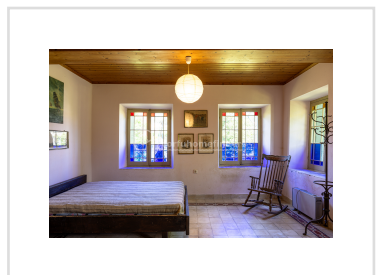

**TOWNHALL ESTATE, nr Agios Mattheos, Corfu**

**650 000€**

REF: 21146

A unique country estate consisting of three buildings dating back to the 19th century, with a large walled garden and a short drive from the beaches of the west coast.

- Floor area: 555 m<sup>2</sup>
- 7 Bedrooms
- 4 Bathrooms
- Land size - 2763m<sup>2</sup>
- Unique historic property
- A short drive from the beaches of Paramonas and Agios Gordios
- Three separate buildings