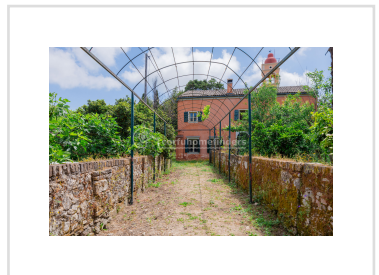

**TOWNHALL ESTATE, nr Agios Mattheos, Corfu**

**650 000€**

REF: 21146

A unique country estate consisting of three buildings dating back to the 19th century, with a large walled garden and a short drive from the beaches of the west coast.

- Floor area: 555 m<sup>2</sup>
- 7 Bedrooms
- 4 Bathrooms
- Land size - 2763m<sup>2</sup>
- Unique historic property
- A short drive from the beaches of Paramonas and Agios Gordios
- Three separate buildings