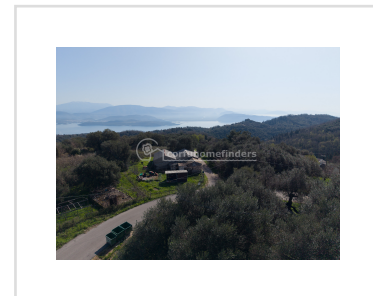

SANTA LAND, Santa, Corfu

REF: 21140

85 000€

A small plot on the edge of the village of Santa.

- Floor area: 0 m²
- Bedrooms
- Bathrooms
- Land size - 565m²
- Distant sea views
- Flat landscape for an easy build