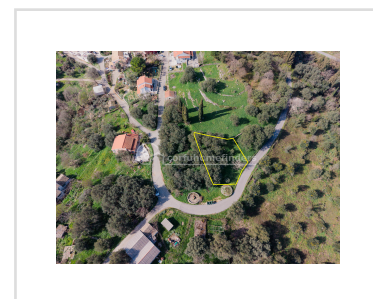

SANTA LAND, Santa, Corfu

REF: 21140

85 000€

A small plot on the edge of the village of Santa.

- Floor area: 0 m²
- Bedrooms
- Bathrooms
- Land size - 565m²
- Distant sea views
- Flat landscape for an easy build