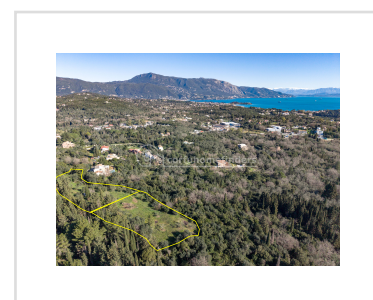

KAPELETOS LAND, Poulades, Corfu

REF: 21130

550 000€

Wonderful sea views and a peaceful location, within easy reach of Corfu Town and the marina at Gouvia.

- Floor area: 0 m²
- Bedrooms
- Bathrooms
- Sea Views
- Two separate plots - sold together or individually
- Building licenses in place