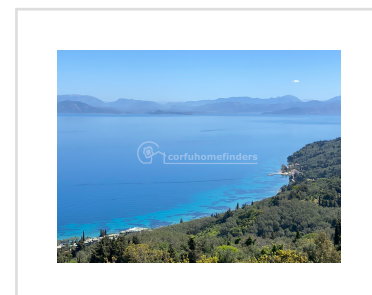

BLUEVIEW, Chlomos, Corfu

149 000€

REF: 21127

Blueview is on the edge of the traditional village of Chlomos with a stunning 180-degree view of the east coast of Corfu and the Ionian Sea.

- Floor area: 105 m²
- 2 Bedrooms
- 2 Bathrooms
- Stunning sea views
- On the edge of a traditional village
- Ideal holiday home