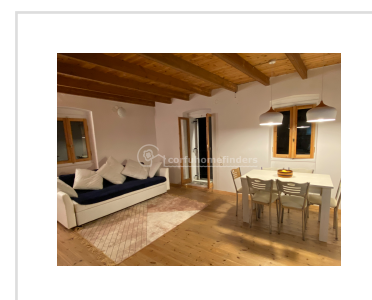

BLUEVIEW, Chlomos, Corfu

149 000€

REF: 21127

Blueview is on the edge of the traditional village of Chlomos with a stunning 180-degree view of the east coast of Corfu and the Ionian Sea.

- Floor area: 105 m²
- 2 Bedrooms
- 2 Bathrooms
- Stunning sea views
- On the edge of a traditional village
- Ideal holiday home