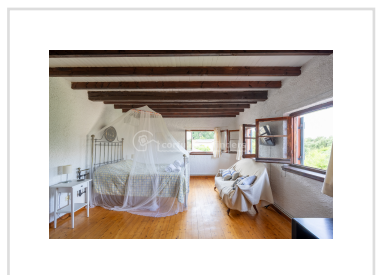

ANALIPSI MANOR, Kanoni, Corfu

REF: 21115

750 000€

An impressively renovated former olive press located on the edge of Analipsis, Kanoni, offering excellent potential for further improvement.

- Floor area: 236 m²
- 3 Bedrooms
- 2 Bathrooms
- Land size - 1100m²
- Beautiful restored olive press
- Space for a swimming pool
- Original features still intact