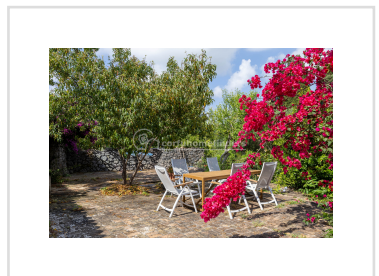

ANALIPSI MANOR, Kanoni, Corfu

REF: 21115

750 000€

An impressively renovated former olive press located on the edge of Analipsis, Kanoni, offering excellent potential for further improvement.

- Floor area: 236 m²
- 3 Bedrooms
- 2 Bathrooms
- Land size - 1100m²
- Beautiful restored olive press
- Space for a swimming pool
- Original features still intact