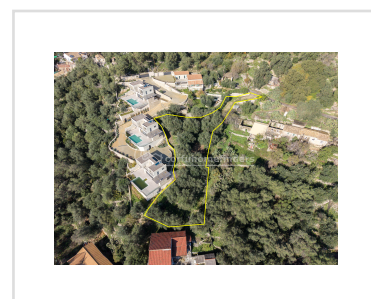

TRIFONAS LAND, Viglatsouri, Corfu

REF: 21066

100 000€

A sea view plot in the area of Viglatsouri, above Nissaki.

- Floor area: 0 m²
- Bedrooms
- Bathrooms
- Land size - 1494m²
- Sea Views