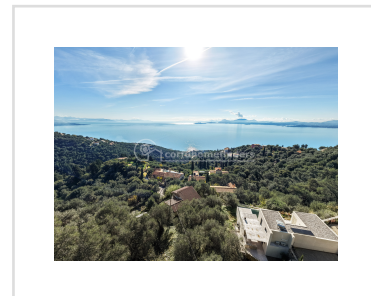

TRIFONAS LAND, Viglatsouri, Corfu

REF: 21066

100 000€

A sea view plot in the area of Viglatsouri, above Nissaki.

- Floor area: 0 m²
- Bedrooms
- Bathrooms
- Land size - 1494m²
- Sea Views