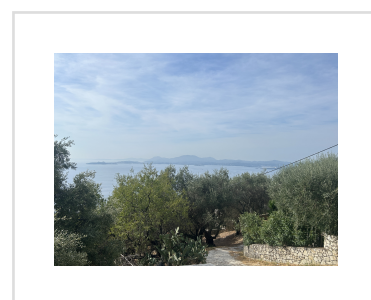

TRIFONAS LAND, Viglatsouri, Corfu

REF: 21066

100 000€

A sea view plot in the area of Viglatsouri, above Nissaki.

- Floor area: 0 m²
- Bedrooms
- Bathrooms
- Land size - 1494m²
- Sea Views