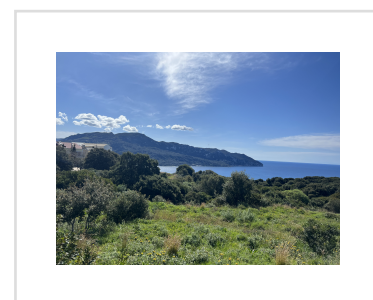

## PORTO TIMONI LAND, Afionas, Corfu

500 000€

REF: 20942

An incredible plot on the edge of the picturesque village of Afionas.

- Floor area: 0 m<sup>2</sup>
- Bedrooms
- Bathrooms
- Land size - 1272m<sup>2</sup>
- Sea Views
- Walking distance to Porto Timoni
- Large build allowance