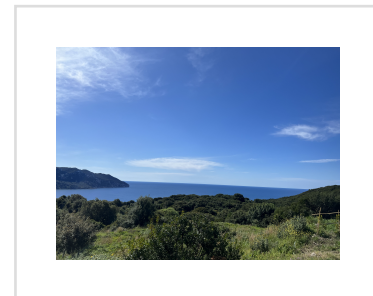

## PORTO TIMONI LAND, Afionas, Corfu

500 000€

REF: 20942

An incredible plot on the edge of the picturesque village of Afionas.

- Floor area: 0 m<sup>2</sup>
- Bedrooms
- Bathrooms
- Land size - 1272m<sup>2</sup>
- Sea Views
- Walking distance to Porto Timoni
- Large build allowance