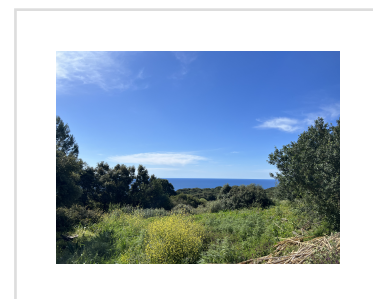

## PORTO TIMONI LAND, Afionas, Corfu

500 000€

REF: 20942

An incredible plot on the edge of the picturesque village of Afionas.

- Floor area: 0 m<sup>2</sup>
- Bedrooms
- Bathrooms
- Land size - 1272m<sup>2</sup>
- Sea Views
- Walking distance to Porto Timoni
- Large build allowance