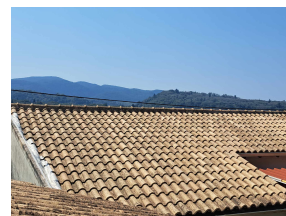

KAPRI HOUSE, Kyprianades, Corfu

REF: 20761

80 000€

A large traditional village house nestled in the village of Kyprianades in the North of the island.

- Floor area: 160 m²
- 2 Bedrooms
- 1 Bathrooms
- Land size - 87 m²
- Needs Work
- Near waterfalls