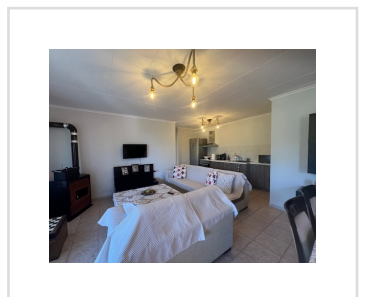

MOUNTAIN VIEW HOUSE, Petalia, Corfu

80 000€

REF: 20710

A fully renovated two bedroom house, for the lovers of real Corfu!

- Floor area: 56 m²
- 2 Bedrooms
- 1 Bathrooms
- Land size - 275m²
- View of village and mountains
- Quiet, mountain village location