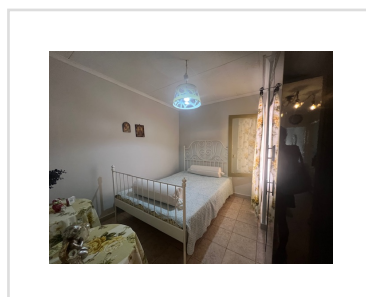

MOUNTAIN VIEW HOUSE, Petalia, Corfu

80 000€

REF: 20710

A fully renovated two bedroom house, for the lovers of real Corfu!

- Floor area: 56 m²
- 2 Bedrooms
- 1 Bathrooms
- Land size - 275m²
- View of village and mountains
- Quiet, mountain village location