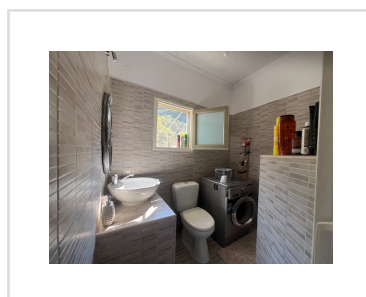

MOUNTAIN VIEW HOUSE, Petalia, Corfu

80 000€

REF: 20710

A fully renovated two bedroom house, for the lovers of real Corfu!

- Floor area: 56 m²
- 2 Bedrooms
- 1 Bathrooms
- Land size - 275m²
- View of village and mountains
- Quiet, mountain village location