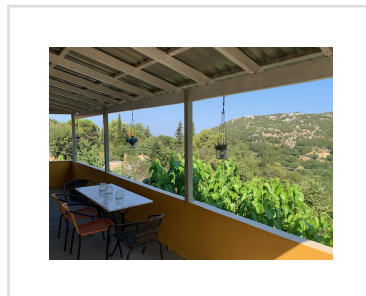

MOUNTAIN VIEW HOUSE, Petalia, Corfu

80 000€

REF: 20710

A fully renovated two bedroom house, for the lovers of real Corfu!

- Floor area: 56 m²
- 2 Bedrooms
- 1 Bathrooms
- Land size - 275m²
- View of village and mountains
- Quiet, mountain village location