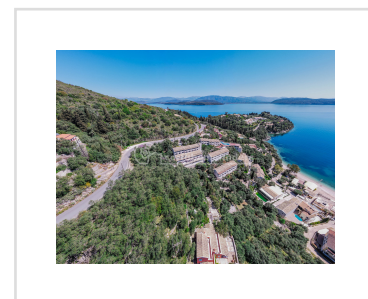

CLEO LAND, Kalami, Corfu

REF: 20613

150 000€

Just above Kalami bay, this plot of land has some of the best views in the area.

- Floor area: 0 m²
- Bedrooms
- Bathrooms
- Land size - 1000 m²
- Sea Views
- 10 minute walk to the beach