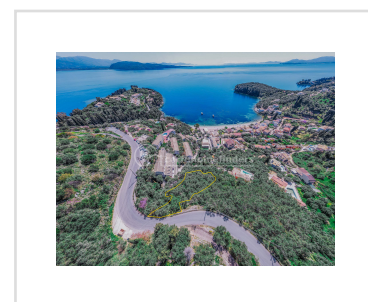

CLEO LAND, Kalami, Corfu

REF: 20613

150 000€

Just above Kalami bay, this plot of land has some of the best views in the area.

- Floor area: 0 m²
- Bedrooms
- Bathrooms
- Land size - 1000 m²
- Sea Views
- 10 minute walk to the beach