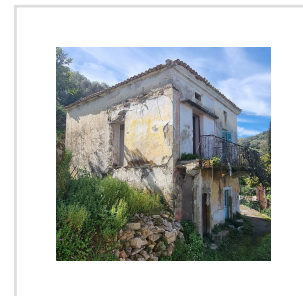

## MARTAOUNA HOUSES, Spilio, Corfu

34 000€

REF: 20599

A renovation project offering the chance of a home with sea views and lots of character.

- Floor area: 73 m<sup>2</sup>
- Bedrooms
- Bathrooms
- Sea Views
- Needs Work
- Lots of original features