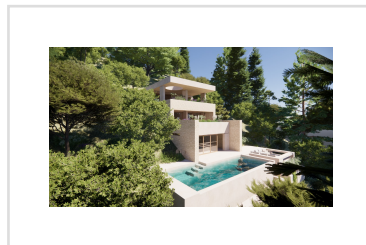

KALITHEA LAND, Nissaki, Corfu

REF: 20591

130 000€

Incredible sea views from this plot along with north-east coast.

- Floor area: 143 m²
- 3 Bedrooms
- 4 Bathrooms
- Land size - 1700 m²
- Sea Views
- Swimming Pool in permit
- Plans in place for 143 m² villa