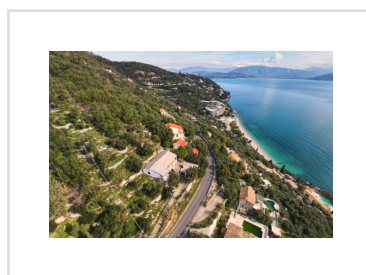

KALITHEA LAND, Nissaki, Corfu

REF: 20591

130 000€

Incredible sea views from this plot along with north-east coast.

- Floor area: 143 m²
- 3 Bedrooms
- 4 Bathrooms
- Land size - 1700 m²
- Sea Views
- Swimming Pool in permit
- Plans in place for 143 m² villa