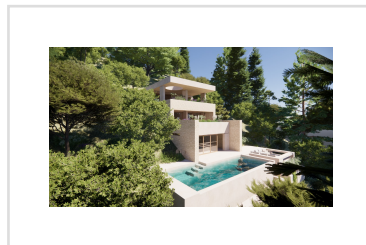

KALITHEA LAND, Nissaki, Corfu

REF: 20591

130 000€

Incredible sea views from this plot along with north-east coast.

- Floor area: 143 m²
- 3 Bedrooms
- 4 Bathrooms
- Land size - 1700 m²
- Sea Views
- Space for swimming pool
- Plans in place for 143 m² villa