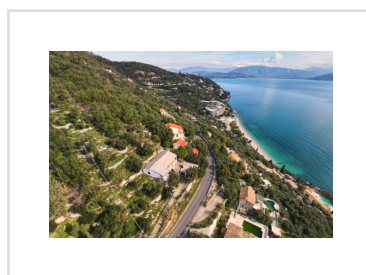

KALITHEA LAND, Nissaki, Corfu

REF: 20591

130 000€

Incredible sea views from this plot along with north-east coast.

- Floor area: 143 m²
- 3 Bedrooms
- 4 Bathrooms
- Land size - 1700 m²
- Sea Views
- Space for swimming pool
- Plans in place for 143 m² villa