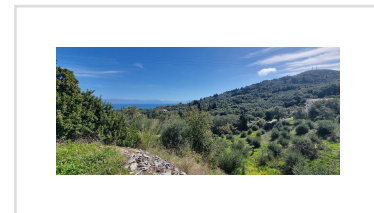

KITRASI LAND, Spilio, Corfu

REF: 20590

380 000€

A lovely buildable plot in the South East of Corfu.

- Floor area: 0 m²
- Bedrooms
- Bathrooms
- Land size - 7704 m²
- Sea Views
- Investment Opportunity