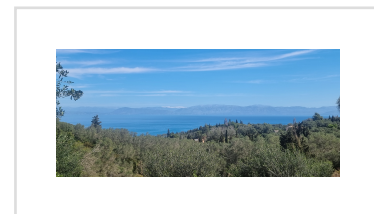

KITRASI LAND, Spilio, Corfu

REF: 20590

380 000€

A lovely buildable plot in the South East of Corfu.

- Floor area: 0 m²
- Bedrooms
- Bathrooms
- Land size - 7704 m²
- Sea Views
- Investment Opportunity