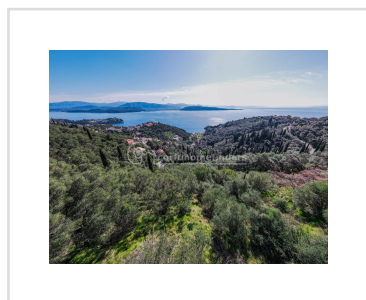

## PLATI LAND, Kentroma, Corfu

250 000€

REF: 20585

Mesmerising sea views and easy drive from all the popular spots along the North-East coastline.

- Floor area: 0 m<sup>2</sup>
- Bedrooms
- Bathrooms