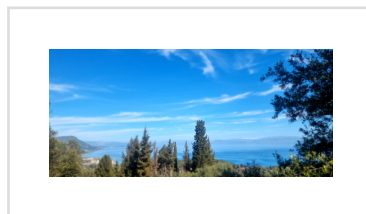

## ON THE MOUNTAIN, Spilio, Corfu

REF: 20579

285 000€

A large buildable plot on the mountain with views down to the East Coast.

- **Floor area: 0 m<sup>2</sup>**
- **Bedrooms**
- **Bathrooms**
- **Land size - 9485 m<sup>2</sup>**
- **Buildable land**
- **Sea Views**
- **10 minutes from the beach**
- **Investment Opportunity**