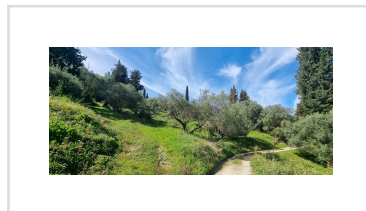

## ON THE MOUNTAIN, Spilio, Corfu

REF: 20579

285 000€

A large buildable plot on the mountain with views down to the East Coast.

- **Floor area: 0 m<sup>2</sup>**
- **Bedrooms**
- **Bathrooms**
- **Land size - 9485 m<sup>2</sup>**
- **Buildable land**
- **Sea Views**
- **10 minutes from the beach**
- **Investment Opportunity**