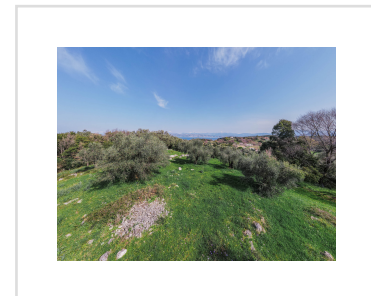

ORIENT LAND, Avlaki, Corfu

REF: 20568

495 000€

A beautiful mature olive grove, within a short walk of Avlaki beach, this beautiful plot is perfect for the construction of a luxurious villa.

- **Floor area: 0 m²**
- **Bedrooms**
- **Bathrooms**
- **Land size - 9659 m²**
- **Sea Views**
- **5 minute walk to the beach!**