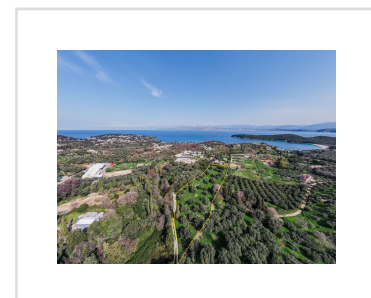

ORIENT LAND, Avlaki, Corfu

REF: 20568

495 000€

A beautiful mature olive grove, within a short walk of Avlaki beach, this beautiful plot is perfect for the construction of a luxurious villa.

- **Floor area: 0 m²**
- **Bedrooms**
- **Bathrooms**
- **Land size - 9659 m²**
- **Sea Views**
- **5 minute walk to the beach!**