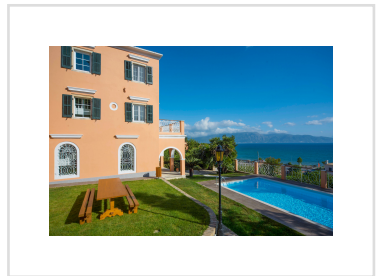

VENETIAN MANOR, Corfu Town, Corfu

REF: 20562

1 750 000€

An impressive manor house in a prestigious suburb of Corfu Town with stunning sea views, this is currently a very successful holiday rental property, but would make a very elegant full-time home.

- Floor area: 550 m²
- 6 Bedrooms
- 6 Bathrooms
- Land size - 1700 m²
- Sea Views
- Swimming Pool
- Established luxury holiday rental
- Separate professional chef's kitchen