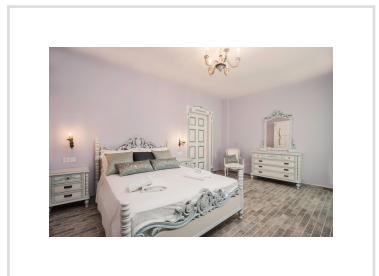

VENETIAN MANOR, Corfu Town, Corfu

REF: 20562

1 750 000€

An impressive manor house in a prestigious suburb of Corfu Town with stunning sea views, this is currently a very successful holiday rental property, but would make a very elegant full-time home.

- Floor area: 550 m²
- 6 Bedrooms
- 6 Bathrooms
- Land size - 1700 m²
- Sea Views
- Swimming Pool
- Established luxury holiday rental
- Separate professional chef's kitchen