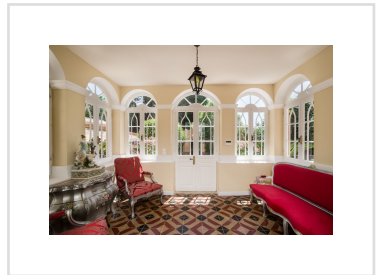

VENETIAN MANOR, Corfu Town, Corfu

REF: 20562

1 750 000€

An impressive manor house in a prestigious suburb of Corfu Town with stunning sea views, this is currently a very successful holiday rental property, but would make a very elegant full-time home.

- Floor area: 550 m²
- 6 Bedrooms
- 6 Bathrooms
- Land size - 1700 m²
- Sea Views
- Swimming Pool
- Established luxury holiday rental
- Separate professional chef's kitchen