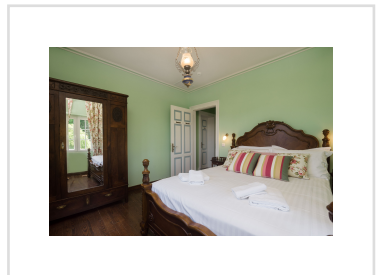

VENETIAN MANOR, Corfu Town, Corfu

REF: 20562

1 750 000€

An impressive manor house in a prestigious suburb of Corfu Town with stunning sea views, this is currently a very successful holiday rental property, but would make a very elegant full-time home.

- Floor area: 550 m²
- 6 Bedrooms
- 6 Bathrooms
- Land size - 1700 m²
- Sea Views
- Swimming Pool
- Established luxury holiday rental
- Separate professional chef's kitchen