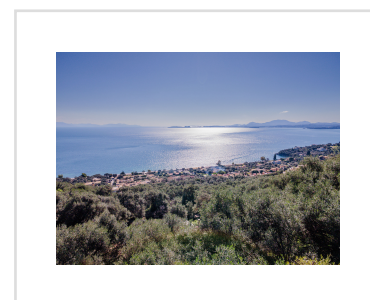

## SUNWATCH LAND, Barbati, Corfu

180 000€

REF: 20556

Fabulous sea views and close to the beach - this plot has lots to offer!

- Floor area: 0 m<sup>2</sup>
- Bedrooms
- Bathrooms
- Land size - 1255 m<sup>2</sup>
- Sea Views
- 15 minute walk to the beach
- Large build allowance