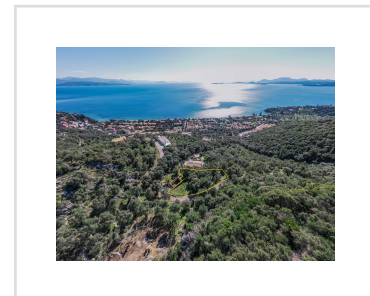

## SUNWATCH LAND, Barbati, Corfu

180 000€

REF: 20556

Fabulous sea views and close to the beach - this plot has lots to offer!

- Floor area: 0 m<sup>2</sup>
- Bedrooms
- Bathrooms
- Land size - 1255 m<sup>2</sup>
- Sea Views
- 15 minute walk to the beach
- Large build allowance