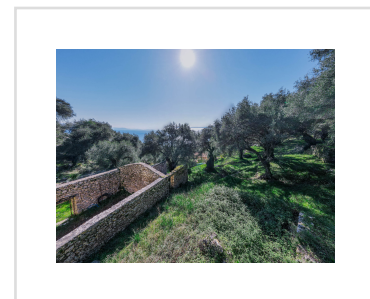

## SUNWATCH LAND, Barbati, Corfu

180 000€

REF: 20556

Fabulous sea views and close to the beach - this plot has lots to offer!

- Floor area: 0 m<sup>2</sup>
- Bedrooms
- Bathrooms
- Land size - 1255 m<sup>2</sup>
- Sea Views
- 15 minute walk to the beach
- Large build allowance