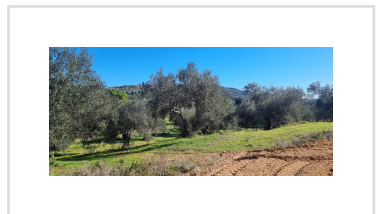

ALEVROPALI LAND, Alevropali, Corfu

300 000€

REF: 20549

A very large plot offering a great investment.

- Floor area: 0 m²
- Bedrooms
- Bathrooms
- Land size - 37311 m²
- Sea Views
- Investment Opportunity
- 15 minute drive from the beach