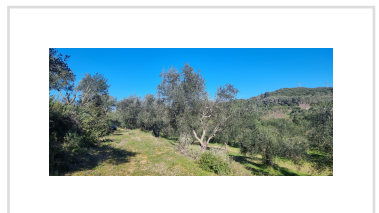

ALEVROPALI LAND, Alevropali, Corfu

300 000€

REF: 20549

A very large plot offering a great investment.

- Floor area: 0 m²
- Bedrooms
- Bathrooms
- Land size - 37311 m²
- Sea Views
- Investment Opportunity
- 15 minute drive from the beach