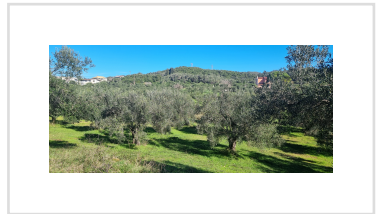

ALEVROPALI LAND, Alevropali, Corfu

300 000€

REF: 20549

A very large plot offering a great investment.

- Floor area: 0 m²
- Bedrooms
- Bathrooms
- Land size - 37311 m²
- Sea Views
- Investment Opportunity
- 15 minute drive from the beach