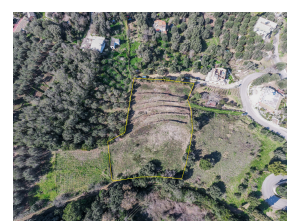

## TOP OF THE WORLD LAND, Chlomotiana, Corfu

89 000€

REF: 20548

A buildable plot close to all amenities with fabulous views.

- Floor area: 0 m<sup>2</sup>
- Bedrooms
- Bathrooms
- Sea Views