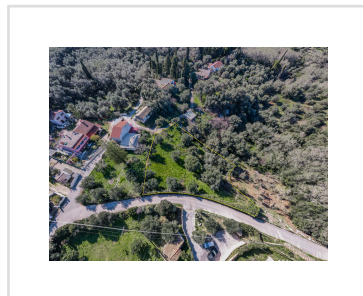

VILLAGE GARDEN LAND, Chlomotiana, Corfu

35 000€

REF: 20547

A lovely plot within village boundaries and is currently buildable.

- Floor area: 0 m²
- Bedrooms
- Bathrooms
- Land size - 1049 m²
- Sea Views