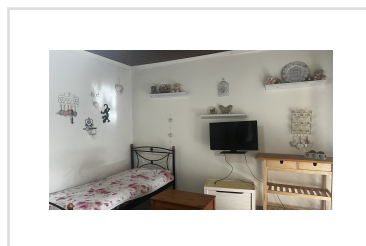

## LEMON HOUSE, Priftiatika, Corfu

REF: 20545

85 000€

An easy to maintain, one bedroom house, in the north of Corfu.

- Floor area: 60 m<sup>2</sup>
- 1 Bedrooms
- 1 Bathrooms
- Land Size - 100 m<sup>2</sup>
- Close to amenities
- Ideal holiday home