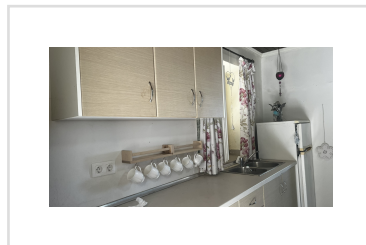

## LEMON HOUSE, Priftiatika, Corfu

REF: 20545

85 000€

An easy to maintain, one bedroom house, in the north of Corfu.

- Floor area: 60 m<sup>2</sup>
- 1 Bedrooms
- 1 Bathrooms
- Land Size - 100 m<sup>2</sup>
- Close to amenities
- Ideal holiday home