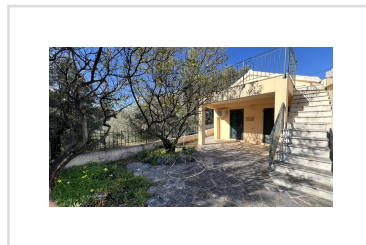

## LEMON HOUSE, Priftiatika, Corfu

REF: 20545

85 000€

An easy to maintain, one bedroom house, in the north of Corfu.

- Floor area: 60 m<sup>2</sup>
- 1 Bedrooms
- 1 Bathrooms
- Land Size - 100 m<sup>2</sup>
- Close to amenities
- Ideal holiday home