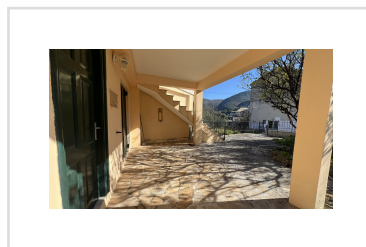

## LEMON HOUSE, Priftiatika, Corfu

REF: 20545

85 000€

An easy to maintain, one bedroom house, in the north of Corfu.

- Floor area: 60 m<sup>2</sup>
- 1 Bedrooms
- 1 Bathrooms
- Land Size - 100 m<sup>2</sup>
- Close to amenities
- Ideal holiday home