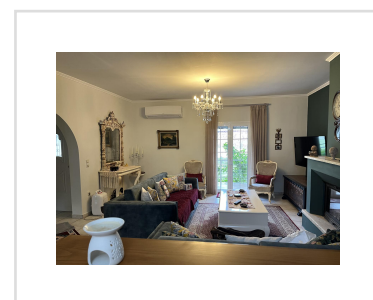

RAINBOW HOUSE, Kanalia, Corfu

310 000€

REF: 20540

A two bedroom family home in the suburb of Kanalia.

- Floor area: 97 m²
- 2 Bedrooms
- 1 Bathrooms
- Land size - 1360 m²
- Close to Corfu Town