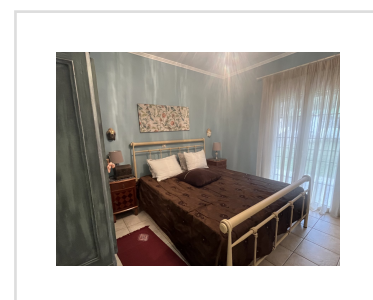

RAINBOW HOUSE, Kanalia, Corfu

310 000€

REF: 20540

A two bedroom family home in the suburb of Kanalia.

- Floor area: 97 m²
- 2 Bedrooms
- 1 Bathrooms
- Land size - 1360 m²
- Close to Corfu Town