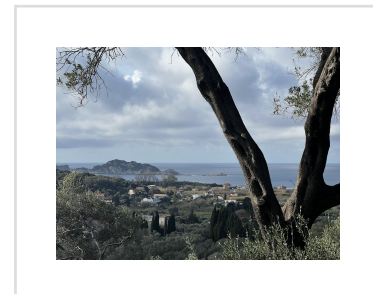

## ZOITSA LAND, Arillas, Corfu

200 000€

REF: 20538

A supremely pretty plot of land with stunning sea views towards the island of Gravi, this enjoys a magnificent sunset.

- **Floor area: 0 m<sup>2</sup>**
- **Bedrooms**
- **Bathrooms**
- **Land Size - 4300 m<sup>2</sup>**
- **South and west facing sea views.**
- **Beautiful sunset views!**