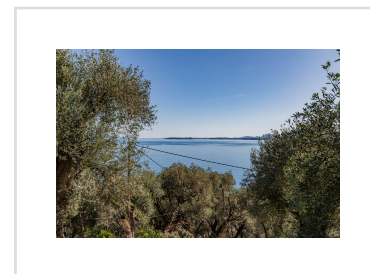

OLIVE GREEN LAND, Barbati, Corfu

700 000€

REF: 20532

A beautiful olive grove, within walking distance of Barbati Beach, with a large build allowance, this would be ideal for the construction of one or more villas.