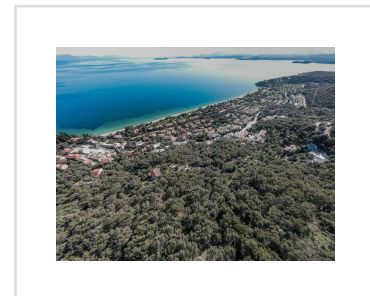

OLIVE GREEN LAND, Barbati, Corfu

700 000€

REF: 20532

A beautiful olive grove, within walking distance of Barbati Beach, with a large build allowance, this would be ideal for the construction of one or more villas.

- **Floor area: 0 m²**
- **Bedrooms**
- **Bathrooms**
- **Land Size - 7215 m²**
- **Fabulous sea views!**
- **Walking distance to Barbati beach**