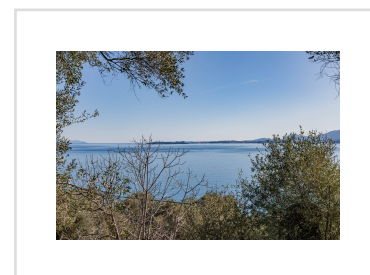

OLIVE GREEN LAND, Barbati, Corfu

700 000€

REF: 20532

A beautiful olive grove, within walking distance of Barbati Beach, with a large build allowance, this would be ideal for the construction of one or more villas.