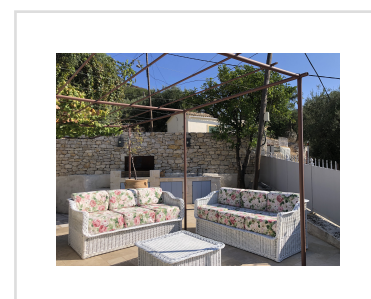

CASA SOLE, Viglatsouri, Corfu

REF: 20477

390 000€

A very attractive and high quality renovation of a two bedroom stone house above Nissaki.

- **Floor area: 112 m²**
- **2 Bedrooms**
- **2 Bathrooms**
- **Land size - 571 m²**
- **Sea Views**
- **Space for a swimming pool**
- **Beautifully renovated house**
- **Additional small plot with plans for another property**