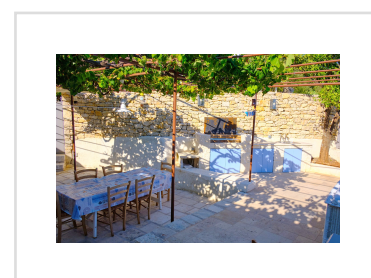

CASA SOLE, Viglatsouri, Corfu

REF: 20477

390 000€

A very attractive and high quality renovation of a two bedroom stone house above Nissaki.

- **Floor area: 112 m²**
- **2 Bedrooms**
- **2 Bathrooms**
- **Land size - 571 m²**
- **Sea Views**
- **Space for a swimming pool**
- **Beautifully renovated house**
- **Additional small plot with plans for another property**