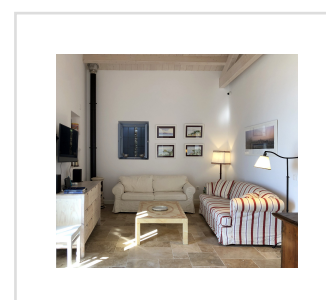

CASA SOLE, Viglatsouri, Corfu

REF: 20477

390 000€

A very attractive and high quality renovation of a two bedroom stone house above Nissaki.

- **Floor area: 112 m²**
- **2 Bedrooms**
- **2 Bathrooms**
- **Land size - 571 m²**
- **Sea Views**
- **Space for a swimming pool**
- **Beautifully renovated house**
- **Additional small plot with plans for another property**