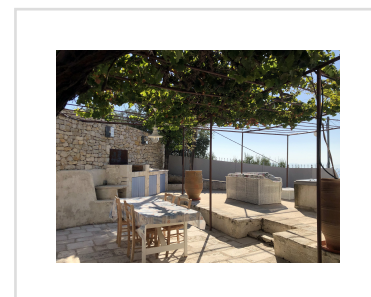

CASA SOLE, Viglatsouri, Corfu

REF: 20477

390 000€

A very attractive and high quality renovation of a two bedroom stone house above Nissaki.

- **Floor area: 112 m²**
- **2 Bedrooms**
- **2 Bathrooms**
- **Land size - 571 m²**
- **Sea Views**
- **Space for a swimming pool**
- **Beautifully renovated house**
- **Additional small plot with plans for another property**