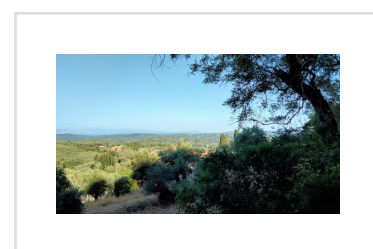

## PANORAMA LAND, Doukades, Corfu

215 000€

REF: 20440

Big plot of land with panoramic views, just around the corner of several beach resorts.

- Floor area: 0 m<sup>2</sup>
- Bedrooms
- Bathrooms
- Land size - 4906 m<sup>2</sup>
- Distant Sea Views
- Wide, panoramic views over the countryside towards the sea
- Close to beach resorts of Paleokastritsa and Liapades