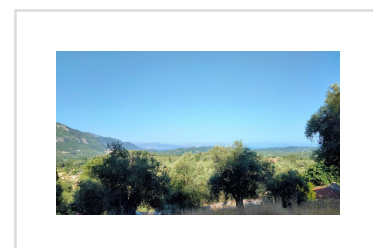

## PANORAMA LAND, Doukades, Corfu

215 000€

REF: 20440

Big plot of land with panoramic views, just around the corner of several beach resorts.

- Floor area: 0 m<sup>2</sup>
- Bedrooms
- Bathrooms
- Land size - 4906 m<sup>2</sup>
- Distant Sea Views
- Wide, panoramic views over the countryside towards the sea
- Close to beach resorts of Paleokastritsa and Liapades