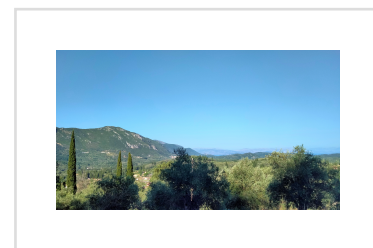

## PANORAMA LAND, Doukades, Corfu

215 000€

REF: 20440

Big plot of land with panoramic views, just around the corner of several beach resorts.

- Floor area: 0 m<sup>2</sup>
- Bedrooms
- Bathrooms
- Land size - 4906 m<sup>2</sup>
- Distant Sea Views
- Wide, panoramic views over the countryside towards the sea
- Close to beach resorts of Paleokastritsa and Liapades