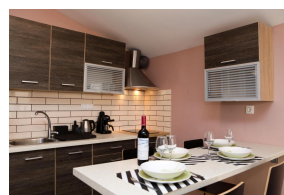

## PEBBLE APARTMENTS, Ipsos, Corfu

REF: 20420

550 000€

A pair of two bedroomed apartments in the centre of Ipsos.

- Floor area: 130 m<sup>2</sup>
- 4 Bedrooms
- 2 Bathrooms
- Land size - 180 m<sup>2</sup>
- Across the road from the beach!
- Established holiday rentals