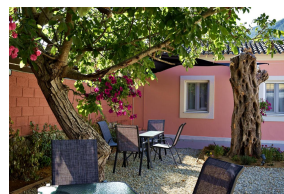

## PEBBLE APARTMENTS, Ipsos, Corfu

REF: 20420

550 000€

A pair of two bedroomed apartments in the centre of Ipsos.

- Floor area: 130 m<sup>2</sup>
- 4 Bedrooms
- 2 Bathrooms
- Land size - 180 m<sup>2</sup>
- Across the road from the beach!
- Established holiday rentals