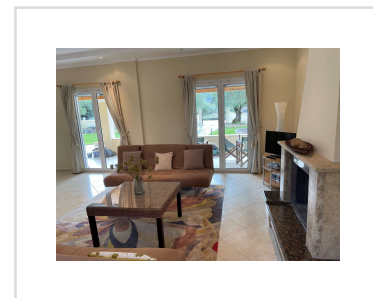

## LIVADI VILLA, Roda, Corfu

REF: 20417

295 000€

A fabulous ready to move into house with a spacious outside area and very close to amenities.