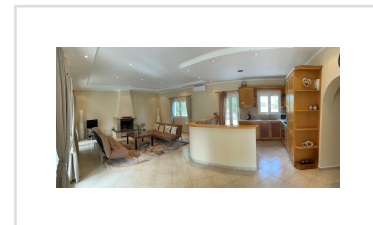

## LIVADI VILLA, Roda, Corfu

REF: 20417

295 000€

A fabulous ready to move into house with a spacious outside area and very close to amenities.