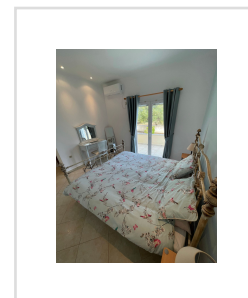

## LIVADI VILLA, Roda, Corfu

REF: 20417

295 000€

A fabulous ready to move into house with a spacious outside area and very close to amenities.