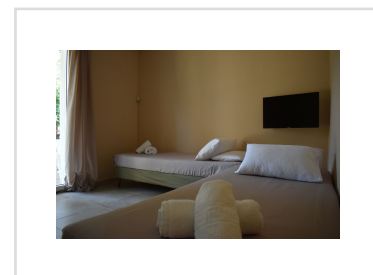

IPSOS CORNER APARTMENTS, Ipsos, Corfu

750 000€

REF: 20416

On the beach of Ipsos 7 two bedroom apartments. An incredible investment!

- Floor area: 50 m²
- 2 Bedrooms
- 1 Bathrooms
- A Fantastic Investment Opportunity
- Just across the street from the Sea
- Sea Views