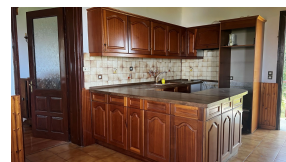

## THE YELLOW HOUSE, Episkepsi, Corfu

250 000€

REF: 20415

A nice property in a traditional village in the Northern part of the island.