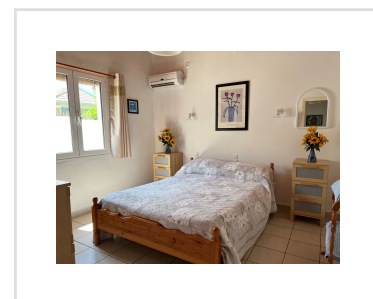

## VILLA PATRICIA, Acharavi, Corfu

320 000€

REF: 20385

All on one level, this pretty house has been well maintained and is within walking distance of the beach and all the facilities of Acharavi.