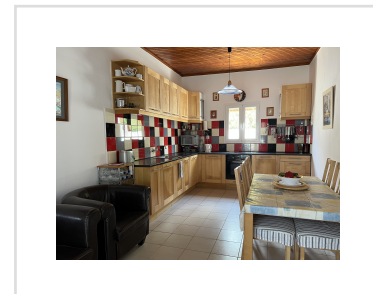

## VILLA PATRICIA, Acharavi, Corfu

320 000€

REF: 20385

All on one level, this pretty house has been well maintained and is within walking distance of the beach and all the facilities of Acharavi.