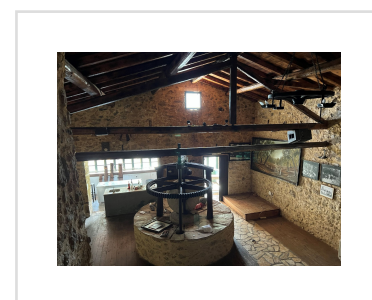

MONOLITHI OLIVE PRESS, Strongili, Corfu

450 000€

REF: 20380

This stunning building was once an olive press, then a restaurant. With loads of potential to become a fabulous home, this is a very interesting project.