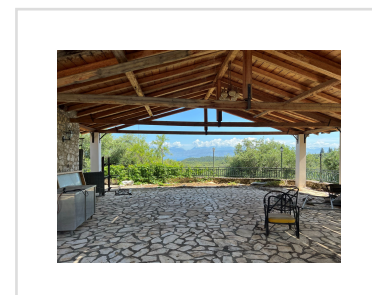

MONOLITHI OLIVE PRESS, Strongili, Corfu

450 000€

REF: 20380

This stunning building was once an olive press, then a restaurant. With loads of potential to become a fabulous home, this is a very interesting project.