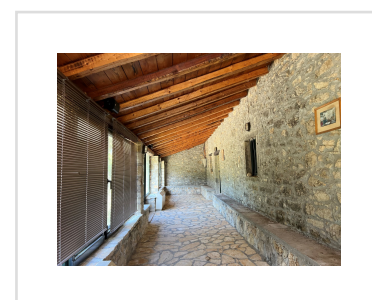

MONOLITHI OLIVE PRESS, Strongili, Corfu

450 000€

REF: 20380

This stunning building was once an olive press, then a restaurant. With loads of potential to become a fabulous home, this is a very interesting project.