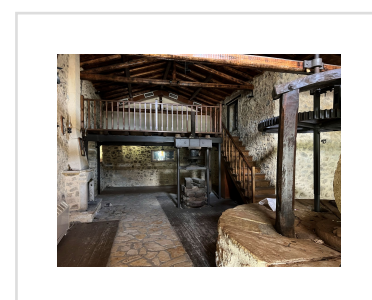

MONOLITHI OLIVE PRESS, Strongili, Corfu

450 000€

REF: 20380

This stunning building was once an olive press, then a restaurant. With loads of potential to become a fabulous home, this is a very interesting project.