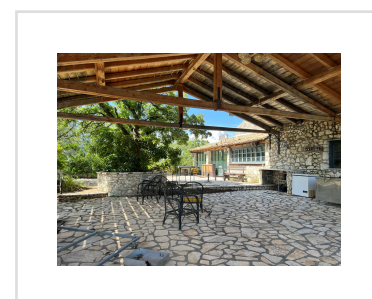

MONOLITHI OLIVE PRESS, Strongili, Corfu

450 000€

REF: 20380

This stunning building was once an olive press, then a restaurant. With loads of potential to become a fabulous home, this is a very interesting project.