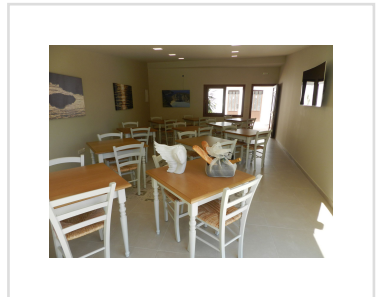

SUMMERTIME APARTMENTS, Ipsos, Corfu

850 000€

REF: 20364

This attractive apartment complex of 11 one bedroom apartments is in a quiet residential location but within walking distance of the facilities at Ipsos.

- Floor area: 300 m²
- 11 Bedrooms
- 11 Bathrooms
- Land size - 2000 m²
- 11 x one bedroom apartments
- Well established running business
- Newly refurbished swimming Pool