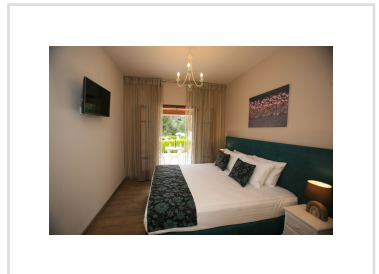

SUMMERTIME APARTMENTS, Ipsos, Corfu

850 000€

REF: 20364

This attractive apartment complex of 11 one bedroom apartments is in a quiet residential location but within walking distance of the facilities at Ipsos.

- Floor area: 300 m²
- 11 Bedrooms
- 11 Bathrooms
- Land size - 2000 m²
- 11 x one bedroom apartments
- Well established running business
- Newly refurbished swimming Pool