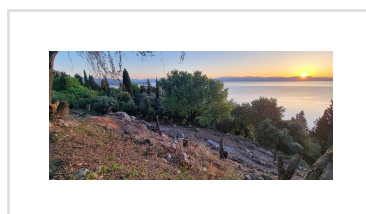

SUNRISE VIEW, Benitses, Corfu

89 000€

REF: 20363

A stunning plot with incredible Sunrise views and permit already in place.

- Floor area: 2399 m²
- Bedrooms
- Bathrooms
- Land size - 2400m²
- Sea Views