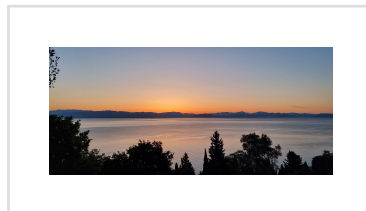

SUNRISE VIEW, Benitses, Corfu

89 000€

REF: 20363

A stunning plot with incredible Sunrise views and permit already in place.

- Floor area: 2399 m²
- Bedrooms
- Bathrooms
- Land size - 2400m²
- Sea Views