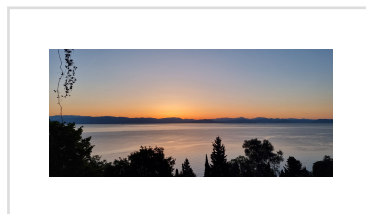

SUNRISE VIEW, Benitses, Corfu

89 000€

REF: 20363

A stunning plot with incredible Sunrise views and permit already in place.

- Floor area: 2399 m²
- Bedrooms
- Bathrooms
- Land size - 2400m²
- Sea Views