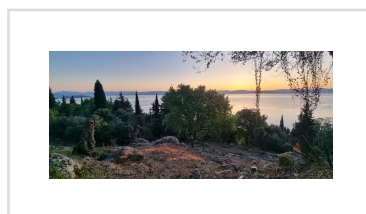

SUNRISE VIEW, Benitses, Corfu

89 000€

REF: 20363

A stunning plot with incredible Sunrise views and permit already in place.

- Floor area: 2399 m²
- Bedrooms
- Bathrooms
- Land size - 2400m²
- Sea Views