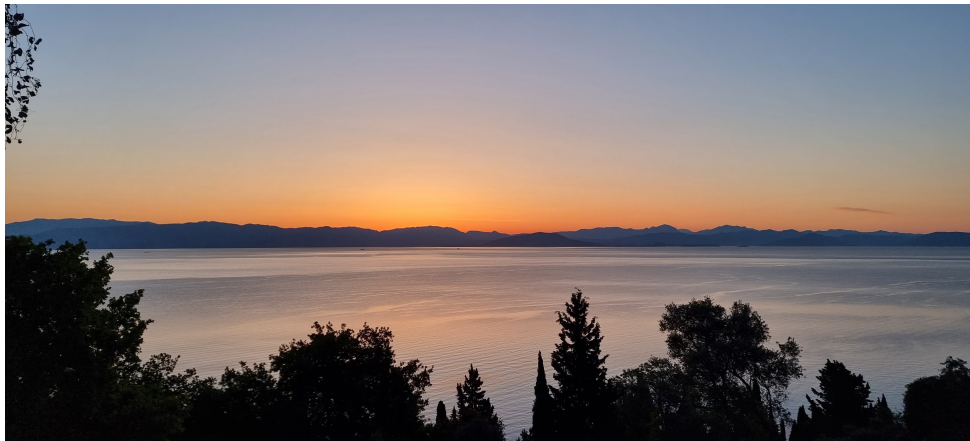

SUNRISE VIEW, Benitses, Corfu

89 000€

REF: 20363

A stunning plot with incredible Sunrise views and permit already in place.

- Floor area: 2399 m²
- Bedrooms
- Bathrooms
- Land size - 2400m²
- Sea Views