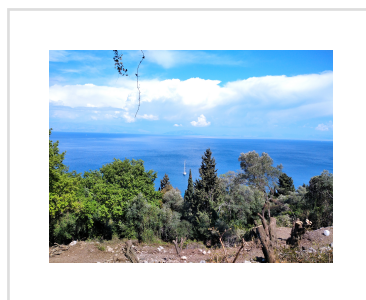

SUNRISE VIEW, Benitses, Corfu

89 000€

REF: 20363

A stunning plot with incredible Sunrise views and permit already in place.

- Floor area: 2399 m²
- Bedrooms
- Bathrooms
- Land size - 2400m²
- Sea Views