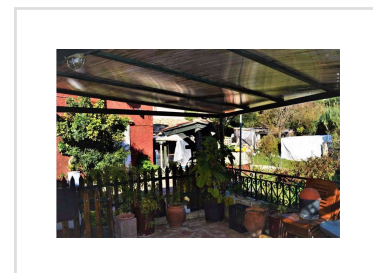

**PARTRIDGE HOUSE, Ano Korakiana, Corfu**

**250 000€**

REF: 20344

A cozy village house with terrace in an ideal location.

- Floor area: 128 m<sup>2</sup>
- 2 Bedrooms
- 1 Bathrooms
- Land size - 500 m<sup>2</sup>
- Requires some work