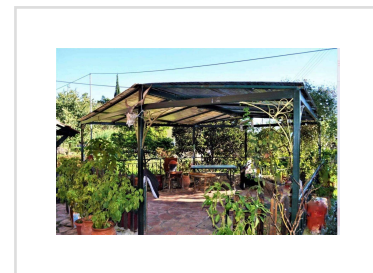

**PARTRIDGE HOUSE, Ano Korakiana, Corfu**

**250 000€**

REF: 20344

A cozy village house with terrace in an ideal location.

- Floor area: 128 m<sup>2</sup>
- 2 Bedrooms
- 1 Bathrooms
- Land size - 500 m<sup>2</sup>
- Requires some work