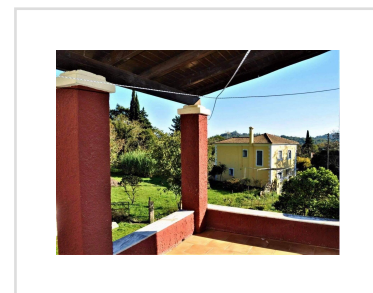

**PARTRIDGE HOUSE, Ano Korakiana, Corfu**

**250 000€**

REF: 20344

A cozy village house with terrace in an ideal location.

- Floor area: 128 m<sup>2</sup>
- 2 Bedrooms
- 1 Bathrooms
- Land size - 500 m<sup>2</sup>
- Requires some work