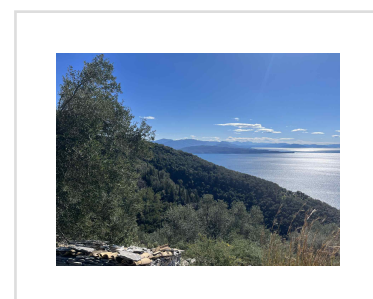

BLOSSOM LAND, Katavolos, Corfu

240 000€

REF: 20340

Amazing views from a perfect location in the village of Katavolos with a current building license.

- **Floor area: 182 m²**
- **3 Bedrooms**
- **4 Bathrooms**
- **Land size - 2518 m²**
- **Stunning Sea Views**
- **Building license in place for Villa with swimming pool**