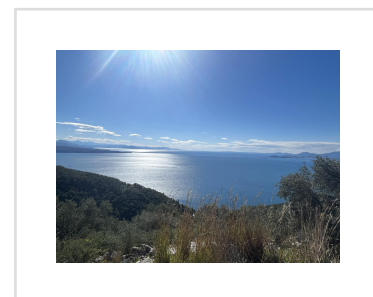

BLOSSOM LAND, Katavolos, Corfu

240 000€

REF: 20340

Amazing views from a perfect location in the village of Katavolos with a current building license.

- **Floor area: 182 m²**
- **3 Bedrooms**
- **4 Bathrooms**
- **Land size - 2518 m²**
- **Stunning Sea Views**
- **Building license in place for Villa with swimming pool**