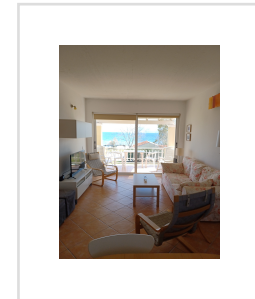

LEAR SEASIDE APARTMENT & STUDIOS, Lefkimmi, Corfu

875 000€

REF: 20338

An increasingly rare opportunity - a multi option property, right on the beach - currently providing owners accommodation + 10 studios/rooms - this could be adapted either to one large villa, several apartments, or maintained in its current format.

- **Floor area: 412 m²**
- **11 Bedrooms**
- **11 Bathrooms**
- **Directly ON the sea, with easy access.**
- **Offers a variety of options for re-configuration**
- **Currently owners accommodation + 10 studios**
- **Direct sea views from all units.**
- **Generally excellent condition - several studios need refurbishing**
- **10 minutes from Lefkimmi Ferry port**
- **Corfu Town & Airport approx. 70 minutes drive.**