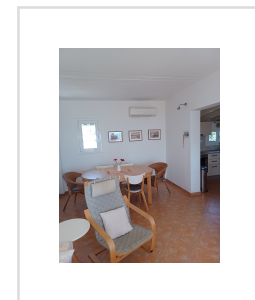

LEAR SEASIDE APARTMENT & STUDIOS, Lefkimmi, Corfu

875 000€

REF: 20338

An increasingly rare opportunity - a multi option property, right on the beach - currently providing owners accommodation + 10 studios/rooms - this could be adapted either to one large villa, several apartments, or maintained in its current format.

- **Floor area: 412 m²**
- **11 Bedrooms**
- **11 Bathrooms**
- **Directly ON the sea, with easy access.**
- **Offers a variety of options for re-configuration**
- **Currently owners accommodation + 10 studios**
- **Direct sea views from all units.**
- **Generally excellent condition - several studios need refurbishing**
- **10 minutes from Lefkimmi Ferry port**
- **Corfu Town & Airport approx. 70 minutes drive.**