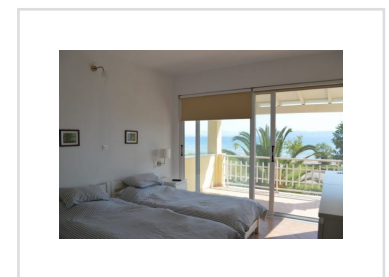

LEAR SEASIDE APARTMENT & STUDIOS, Lefkimmi, Corfu

875 000€

REF: 20338

An increasingly rare opportunity - a multi option property, right on the beach - currently providing owners accommodation + 10 studios/rooms - this could be adapted either to one large villa, several apartments, or maintained in its current format.

- **Floor area: 412 m²**
- **11 Bedrooms**
- **11 Bathrooms**
- **Directly ON the sea, with easy access.**
- **Offers a variety of options for re-configuration**
- **Currently owners accommodation + 10 studios**
- **Direct sea views from all units.**
- **Generally excellent condition - several studios need refurbishing**
- **10 minutes from Lefkimmi Ferry port**
- **Corfu Town & Airport approx. 70 minutes drive.**