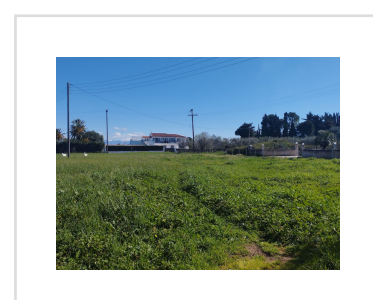

ALMI LAND, Almyros, Corfu

REF: 20318

800 000€

An ideal big plot of land situated on the famous Almyros beach.

- Floor area: 0 m²
- Bedrooms
- Bathrooms
- Land size - 10000 m²
- Investment Opportunity
- Just a few steps from the sea!
- Sea Views