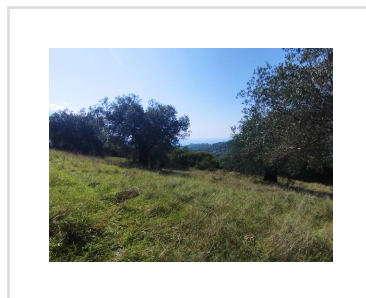

SUNSET VIEW LAND, Agios Georgios (NW), Corfu

300 000€

REF: 20298

A 4976m² plot with beautiful views across the bays of Afionas and Agios Georgios.

- Floor area: 0 m²
- Bedrooms
- Bathrooms
- Land Size - 4976 m²
- Sea Views
- Investment Opportunity