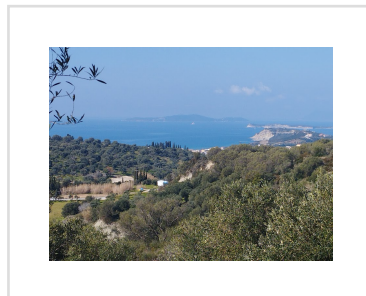

SUNSET VIEW LAND, Agios Georgios (NW), Corfu

300 000€

REF: 20298

A 4976m² plot with beautiful views across the bays of Afionas and Agios Georgios.

- Floor area: 0 m²
- Bedrooms
- Bathrooms
- Land Size - 4976 m²
- Sea Views
- Investment Opportunity