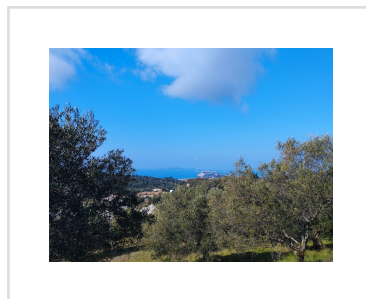

SUNSET VIEW LAND, Agios Georgios (NW), Corfu

300 000€

REF: 20298

A 4976m² plot with beautiful views across the bays of Afionas and Agios Georgios.

- Floor area: 0 m²
- Bedrooms
- Bathrooms
- Land Size - 4976 m²
- Sea Views
- Investment Opportunity