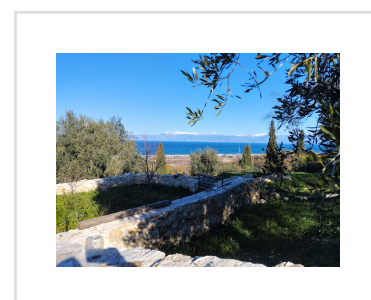

## ACHARAVI BAY VIEW LAND, Acharavi, Corfu

280 000€

REF: 20288

A 4100m<sup>2</sup> plot with 180 degree panoramic views.

- Floor area: 0 m<sup>2</sup>
- Bedrooms
- Bathrooms
- Land Size - 4100m<sup>2</sup>
- Sea Views
- Investment Opportunity
- Building license in place