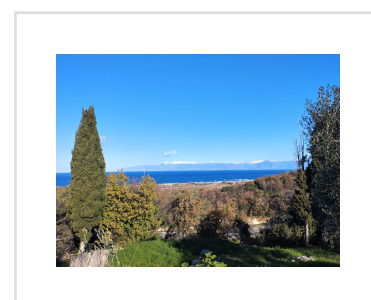

## ACHARAVI BAY VIEW LAND, Acharavi, Corfu

280 000€

REF: 20288

A 4100m<sup>2</sup> plot with 180 degree panoramic views.

- Floor area: 0 m<sup>2</sup>
- Bedrooms
- Bathrooms
- Land Size - 4100m<sup>2</sup>
- Sea Views
- Investment Opportunity
- Building license in place